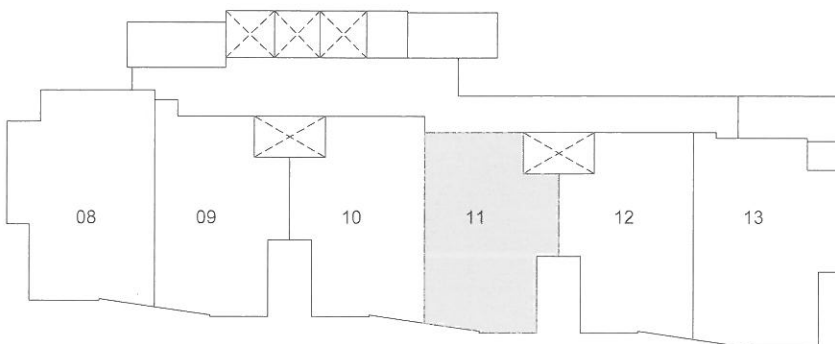

TYPE C1/C1a (2 Bedrooms, 2 Baths) - Est. Built-Up Area : 926 sq. ft.

- Level 2, 4, 6, 8, 10, 12 (Type C1)
- Level 3, 5, 7, 9, 11, 13 (Type C1a)

- Level 2, 4, 6, 8, 10, 12 (Type C2)
- Level 3, 5, 7, 9, 11, 13 (Type C2a)

- Level 2, 4, 6, 8, 10, 12 (Type C3)
- Level 3, 5, 7, 9, 11, 13 (Type C3a)

TYPE C4/C4a (2 Bedrooms, 2 Baths) - Est. Built-Up Area : 926 sq. ft.

- Level 2, 4, 6, 8, 10, 12 (Type C4)
- Level 3, 5, 7, 9, 11, 13 (Type C4a)