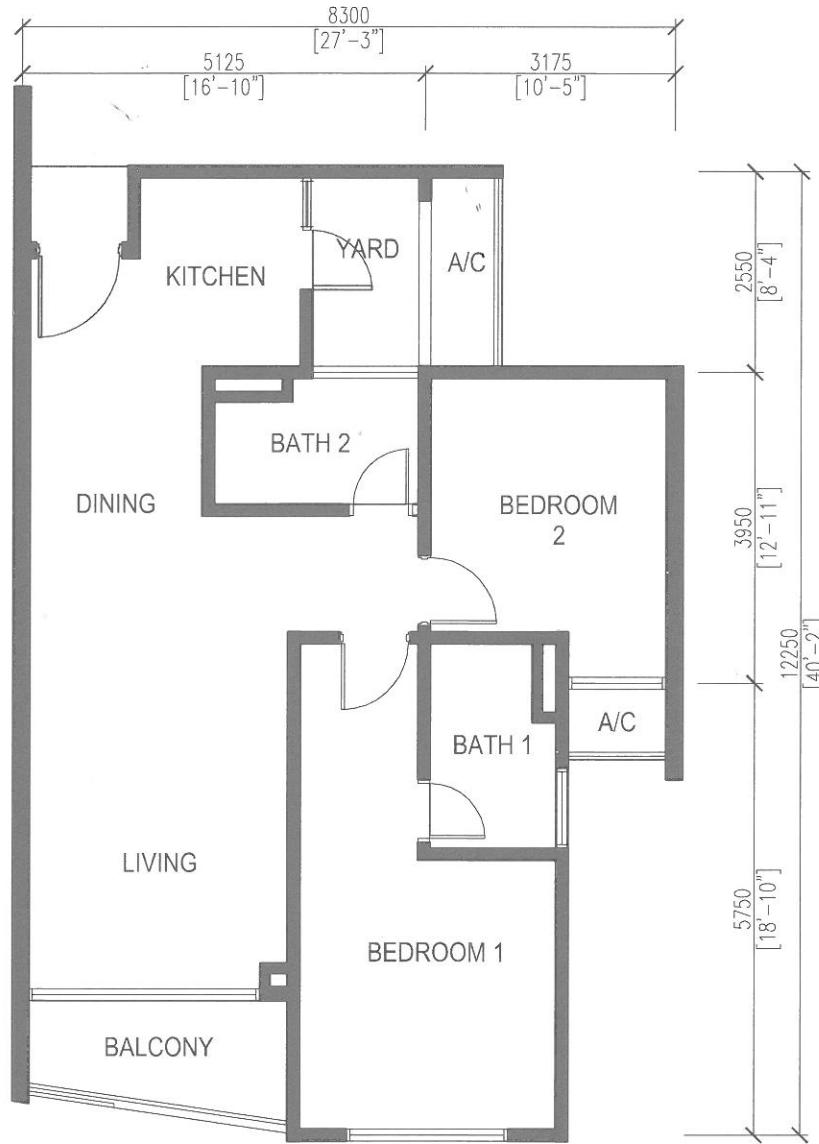

TYPE C1/C1a (2 Bedrooms, 2 Baths) - Est. Built-Up Area : 926 sq. ft.

- Level 2, 4, 6, 8, 10, 12 (Type C1)
- Level 3, 5, 7, 9, 11, 13 (Type C1a)

- Level 2, 4, 6, 8, 10, 12 (Type C2)
- Level 3, 5, 7, 9, 11, 13 (Type C2a)

- Level 2, 4, 6, 8, 10, 12 (Type C3)
- Level 3, 5, 7, 9, 11, 13 (Type C3a)

TYPE C4/C4a (2 Bedrooms, 2 Baths) - Est. Built-Up Area : 926 sq. ft.

- Level 2, 4, 6, 8, 10, 12 (Type C4)
- Level 3, 5, 7, 9, 11, 13 (Type C4a)

- Level 2, 4, 6, 8, 10, 12 (Type D1)
- Level 3, 5, 7, 9, 11, 13 (Type D1a)

- Level 2, 4, 6, 8, 10, 12 (Type D2)
- Level 3, 5, 7, 9, 11, 13 (Type D2a)