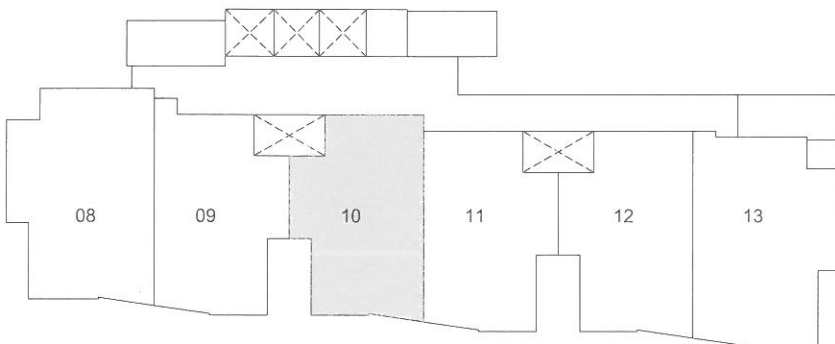

TYPE C1/C1a (2 Bedrooms, 2 Baths) - Est. Built-Up Area : 926 sq. ft.

- Level 2, 4, 6, 8, 10, 12 (Type C1)
- Level 3, 5, 7, 9, 11, 13 (Type C1a)

- Level 2, 4, 6, 8, 10, 12 (Type C2)
- Level 3, 5, 7, 9, 11, 13 (Type C2a)

- Level 2, 4, 6, 8, 10, 12 (Type C3)
- Level 3, 5, 7, 9, 11, 13 (Type C3a)

TYPE C4/C4a (2 Bedrooms, 2 Baths) - Est. Built-Up Area : 926 sq. ft.

- Level 2, 4, 6, 8, 10, 12 (Type C4)
- Level 3, 5, 7, 9, 11, 13 (Type C4a)