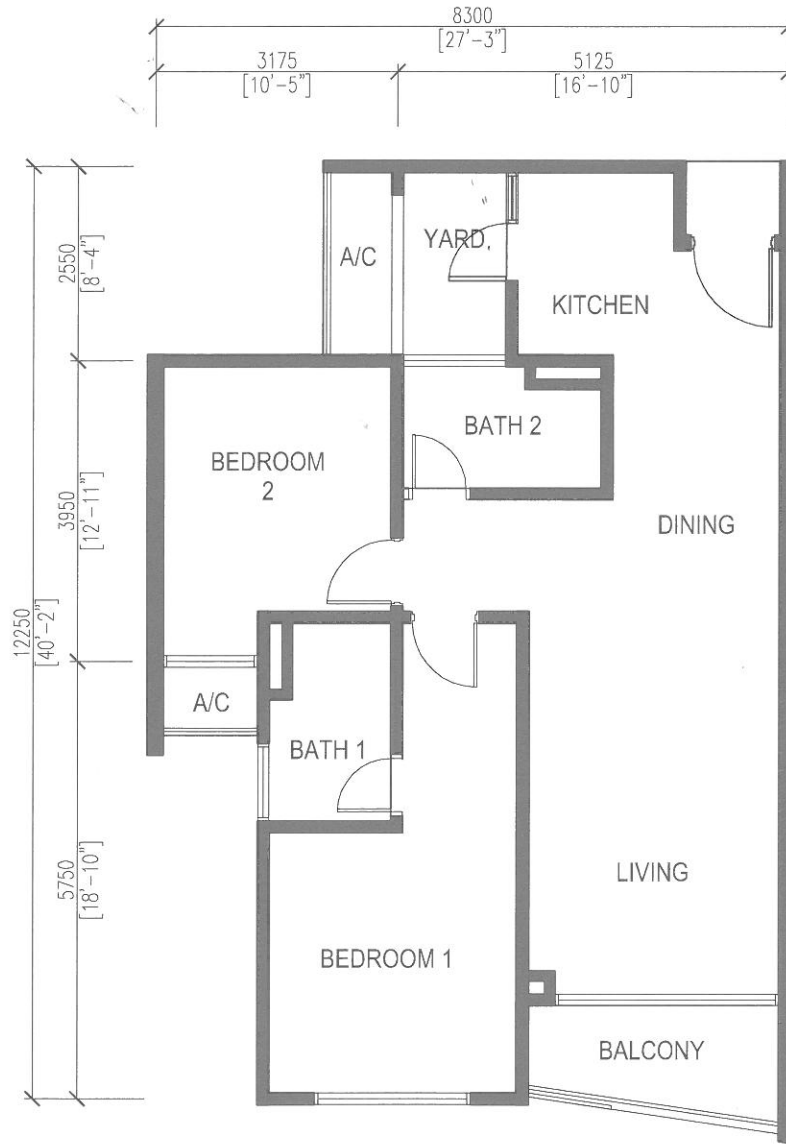

TYPE C1/C1a (2 Bedrooms, 2 Baths) - Est. Built-Up Area : 926 sq. ft.

- Level 2, 4, 6, 8, 10, 12 (Type C1)
- Level 3, 5, 7, 9, 11, 13 (Type C1a)

- Level 2, 4, 6, 8, 10, 12 (Type C2)
- Level 3, 5, 7, 9, 11, 13 (Type C2a)

- Level 2, 4, 6, 8, 10, 12 (Type C3)
- Level 3, 5, 7, 9, 11, 13 (Type C3a)

TYPE C4/C4a (2 Bedrooms, 2 Baths) - Est. Built-Up Area : 926 sq. ft.

- Level 2, 4, 6, 8, 10, 12 (Type C4)
- Level 3, 5, 7, 9, 11, 13 (Type C4a)

- Level 2, 4, 6, 8, 10, 12 (Type D1)
- Level 3, 5, 7, 9, 11, 13 (Type D1a)

- Level 2, 4, 6, 8, 10, 12 (Type D2)
- Level 3, 5, 7, 9, 11, 13 (Type D2a)