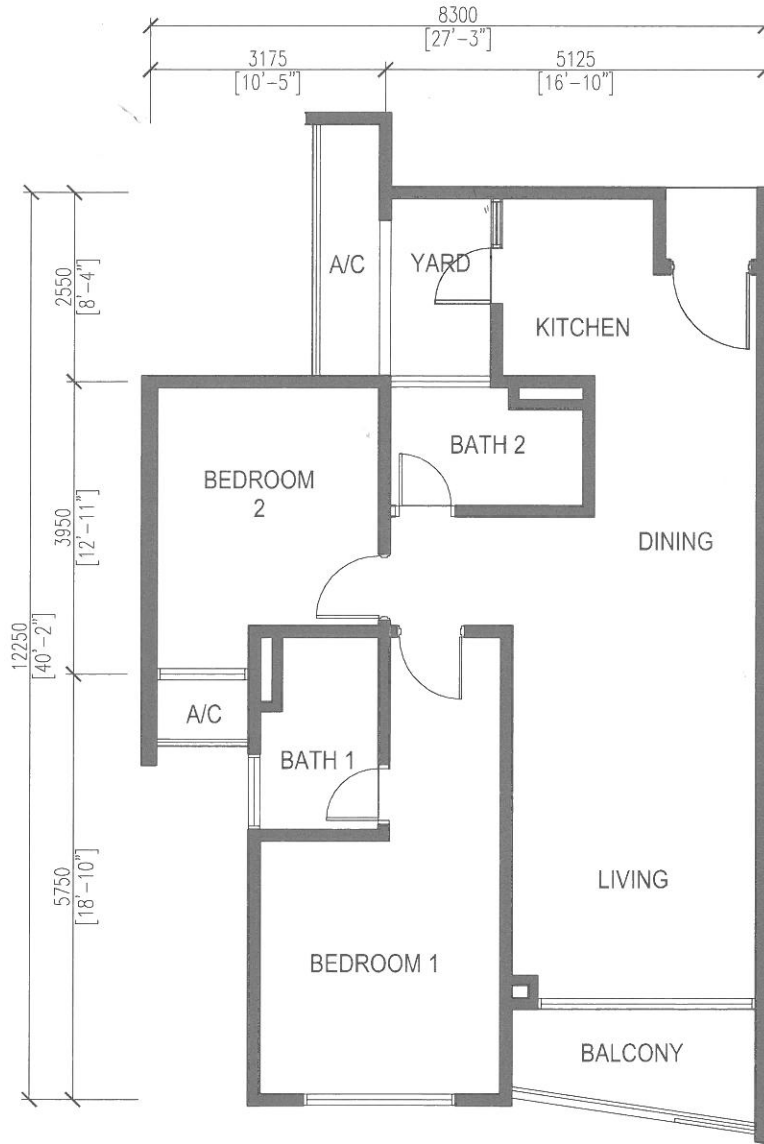

TYPE C1/C1a (2 Bedrooms, 2 Baths) - Est. Built-Up Area : 926 sq. ft.

- Level 2, 4, 6, 8, 10, 12 (Type C1)
- Level 3, 5, 7, 9, 11, 13 (Type C1a)

- Level 2, 4, 6, 8, 10, 12 (Type C2)
- Level 3, 5, 7, 9, 11, 13 (Type C2a)

- Level 2, 4, 6, 8, 10, 12 (Type C3)
- Level 3, 5, 7, 9, 11, 13 (Type C3a)

TYPE C4/C4a (2 Bedrooms, 2 Baths) - Est. Built-Up Area : 926 sq. ft.

- Level 2, 4, 6, 8, 10, 12 (Type C4)
- Level 3, 5, 7, 9, 11, 13 (Type C4a)

- Level 2, 4, 6, 8, 10, 12 (Type D1)
- Level 3, 5, 7, 9, 11, 13 (Type D1a)

- Level 2, 4, 6, 8, 10, 12 (Type D2)
- Level 3, 5, 7, 9, 11, 13 (Type D2a)