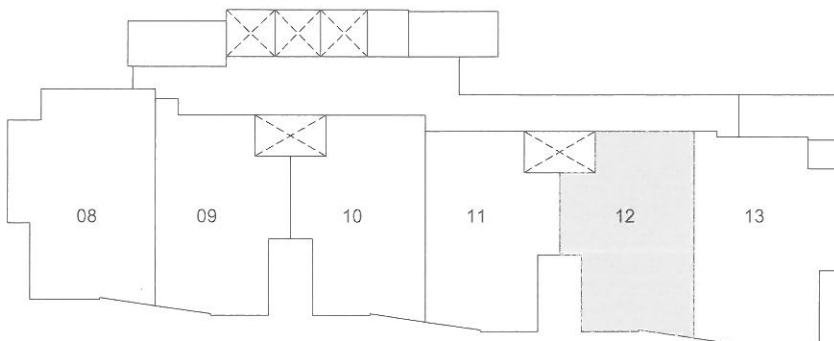

TYPE C1/C1a (2 Bedrooms, 2 Baths) - Est. Built-Up Area : 926 sq. ft.

- Level 2, 4, 6, 8, 10, 12 (Type C1)
- Level 3, 5, 7, 9, 11, 13 (Type C1a)

- Level 2, 4, 6, 8, 10, 12 (Type C2)
- Level 3, 5, 7, 9, 11, 13 (Type C2a)

- Level 2, 4, 6, 8, 10, 12 (Type C3)
- Level 3, 5, 7, 9, 11, 13 (Type C3a)

TYPE C4/C4a (2 Bedrooms, 2 Baths) - Est. Built-Up Area : 926 sq. ft.

- Level 2, 4, 6, 8, 10, 12 (Type C4)
- Level 3, 5, 7, 9, 11, 13 (Type C4a)