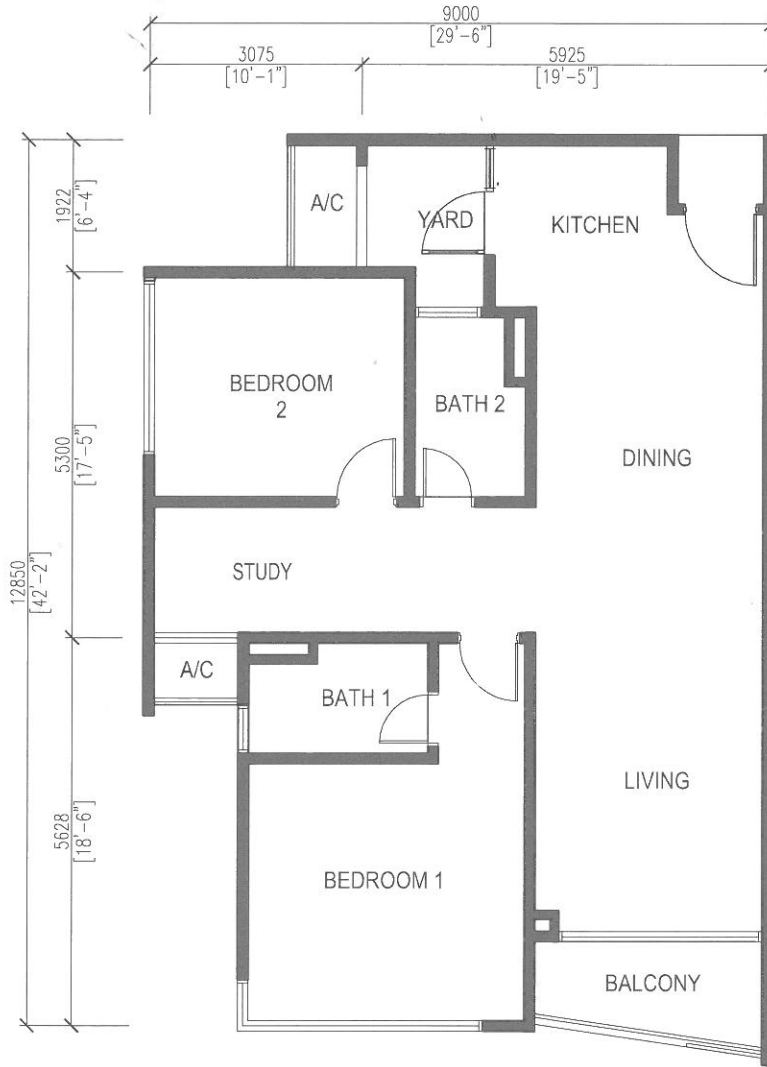

TYPE C1/C1a (2 Bedrooms, 2 Baths) - Est. Built-Up Area : 926 sq. ft.

- Level 2, 4, 6, 8, 10, 12 (Type C1)
- Level 3, 5, 7, 9, 11, 13 (Type C1a)

- Level 2, 4, 6, 8, 10, 12 (Type C2)
- Level 3, 5, 7, 9, 11, 13 (Type C2a)

- Level 2, 4, 6, 8, 10, 12 (Type C3)
- Level 3, 5, 7, 9, 11, 13 (Type C3a)

TYPE C4/C4a (2 Bedrooms, 2 Baths) - Est. Built-Up Area : 926 sq. ft.

- Level 2, 4, 6, 8, 10, 12 (Type C4)
- Level 3, 5, 7, 9, 11, 13 (Type C4a)

- Level 2, 4, 6, 8, 10, 12 (Type D1)
- Level 3, 5, 7, 9, 11, 13 (Type D1a)

- Level 2, 4, 6, 8, 10, 12 (Type D2)
- Level 3, 5, 7, 9, 11, 13 (Type D2a)