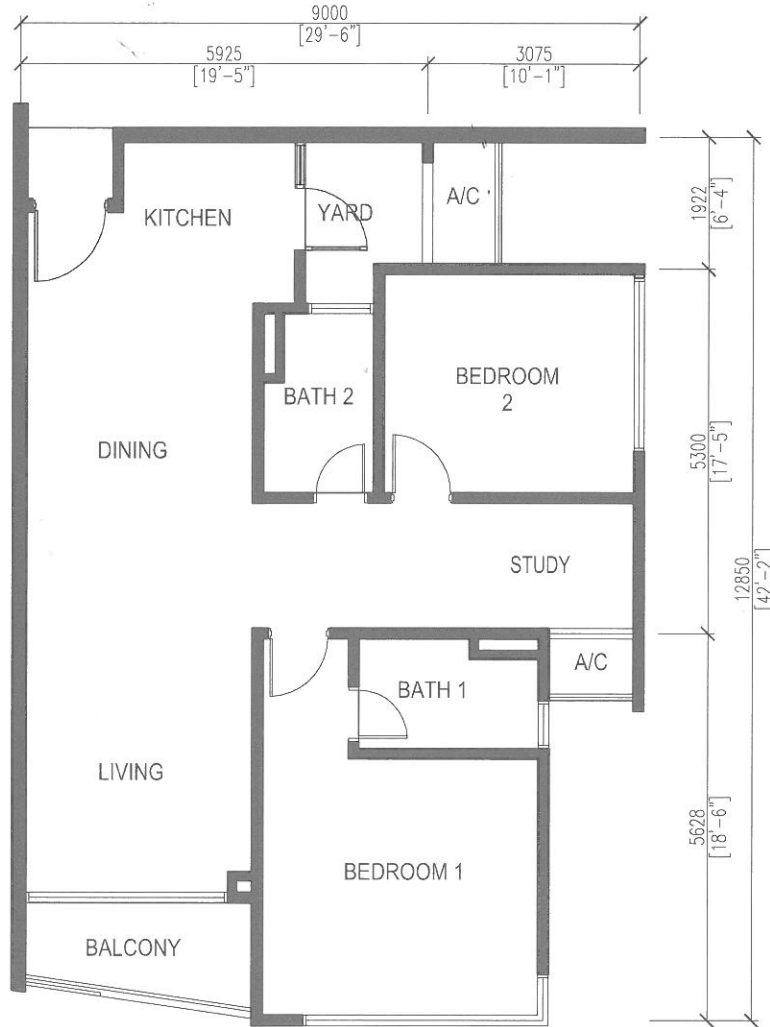

TYPE C1/C1a (2 Bedrooms, 2 Baths) - Est. Built-Up Area : 926 sq. ft.

- Level 2, 4, 6, 8, 10, 12 (Type C1)
- Level 3, 5, 7, 9, 11, 13 (Type C1a)

- Level 2, 4, 6, 8, 10, 12 (Type C2)
- Level 3, 5, 7, 9, 11, 13 (Type C2a)

- Level 2, 4, 6, 8, 10, 12 (Type C3)
- Level 3, 5, 7, 9, 11, 13 (Type C3a)

TYPE C4/C4a (2 Bedrooms, 2 Baths) - Est. Built-Up Area : 926 sq. ft.

- Level 2, 4, 6, 8, 10, 12 (Type C4)
- Level 3, 5, 7, 9, 11, 13 (Type C4a)

- Level 2, 4, 6, 8, 10, 12 (Type D1)
- Level 3, 5, 7, 9, 11, 13 (Type D1a)

- Level 2, 4, 6, 8, 10, 12 (Type D2)
- Level 3, 5, 7, 9, 11, 13 (Type D2a)